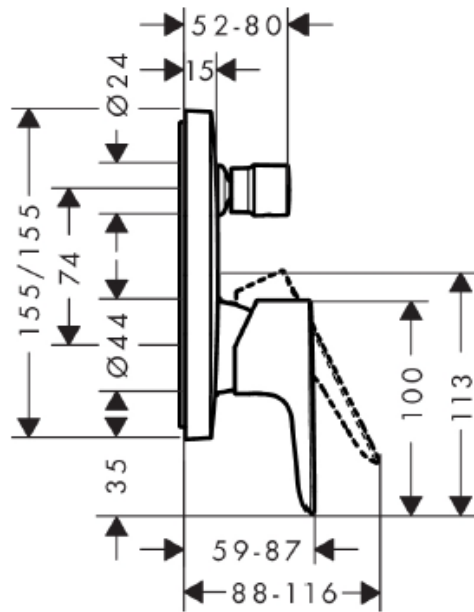

SPECIFICATION SHEET - fittings

BRAND:	hansgrohe	Product Photo:
ORIGIN:	Germany	
SERIES:	Talis E	
PRODUCT DESCRIPTION:	Finish set for concealed bath/shower mixer with automatic diverter • Flow rate: 22 l./min. at 3 bar • Flow pressure; 1~5 bar (15~70 psi)	
MODEL No.	71745 000	
FINISH/COLOUR:	Chrome-plated	
DIMENSIONS:	155mm x 155mm	
OPTIONAL MATCHING PARTS:	01800180 iBox	

Technical Informations: Suitable for continous flow water heater

REMINDER:	Pipe flushing must be done before faucets are installed. Failure to do so voids the warranty. Do not use cleaners containing abrasive cleansers, ammonia, bleach, acids, waxes, alcohol, solvents or other products not recommended for chrome. All information is for reference only, installation shall always be based on the actual product delivered.